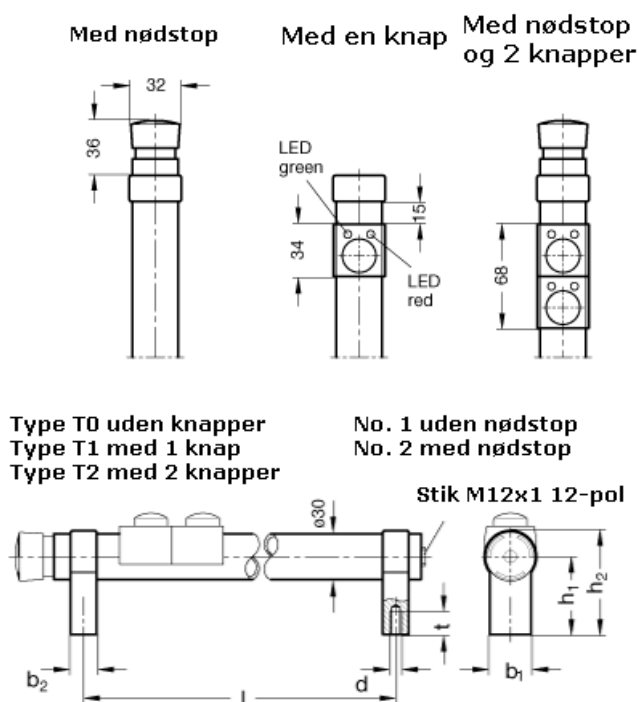

Article number: 201022030002

Description: E+G Tubular handles with switches
GN 331-300-SW-T0-2

Measures

b1 = 27
b2 = 17
d = M 8
h1 = 51
h2 = 68
l = 300
t = 15